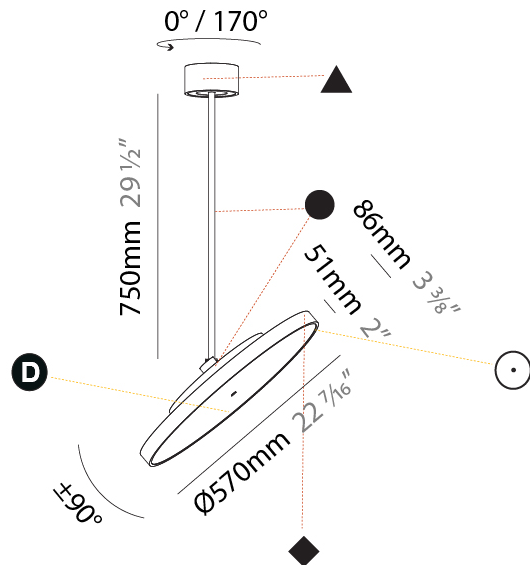

GENERAL

Series: Sign Diva Flex
Subseries: Sign Diva Flex
Brand: Prolicht
Division: Architectural
Mounting Type: Suspension
Mounting Location: Ceiling
Subcategory: Pendant

PHYSICAL

Shape: Round
Diameter (mm): 570
Diameter (in): 22 ⁷/₁₆
Height (mm): 870
Height (in): 34 ¹/₄
Light Distribution: Adjustable / Direct
Weight (kg): 2.007
Weight (lbs): 4.42
Diffuser: PMMA - Opal / Micro-Prism / Sparkling Secret / Vintage Industrial
Fixture Finish: SSR / BKV / CWI / CRY / HAB / UFT / ITA / RUA / FTG / MYG / LOD / PUS / FRO / FUP / KIA / POP / BLS / SPG / MEY / GOH / GUM / CHC / COM / ABZ / JAG / OBR / MOS / ROR
Fixture Material: Extruded Aluminum / Steel

ELECTRICAL

Lamp Type: LED (Zhaga Standard)
Input Wattage (W): 58.3
Total Output Wattage (W): 46.9
Dimming: Tri-Mode (Non-Dimming and Phase Dimming (120Vac only) and 0-10V Dimming)
Driver Included: Yes
Driver Location: Integrated
Driver Type: Constant Current - Universal
Driver Class: Class 2
Input Voltage (V): 120 - 277
Constant Current (MA): 350

LED

Color Temperature (°K): 2700 / 3000 / 3500 / 4000
Max. Delivered Lumen (lm): 4439 / 4759 / 4801 / 4899
Nominal Lumen (lm): 6199 / 6646 / 6705 / 6842
CRI: >90 CRI
Lamp Life (hrs): 50000

OPTICAL

Adjustability: Rotational 170°; Tilt 90°

RATINGS AND CERTIFICATIONS

Certified By: Certified for North American Standards
IP rating: IP20