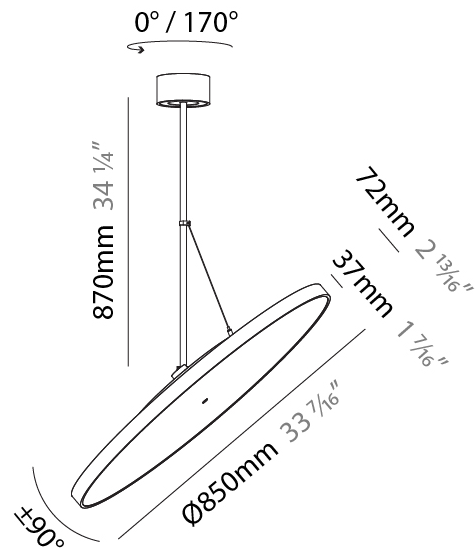

GENERAL

Series: Sign Diva Flex
Subseries: Sign Diva Flex
Brand: Prolicht
Division: Architectural
Mounting Type: Suspension
Mounting Location: Ceiling
Subcategory: Pendant

PHYSICAL

Diameter (mm): 850
Diameter (in): 33 7/16
Height (mm): 870
Height (in): 34 1/4
Light Distribution: Adjustable / Direct
Weight (kg): 9
Weight (lbs): 19.8
Diffuser: PMMA - Opal / Micro-Prism / Sparkling Secret / Vintage Industrial
Fixture Finish: SSR / BKV / CWI / CRY / HAB / UFT / ITA / RUA / FTG / MYG / LOD / PUS / FRO / FUP / KIA / POP / BLS / SPG / MEY / GOH / GUM / CHC / COM / ABZ / JAG / OBR / MOS / ROR
Fixture Material: Extruded Aluminum / Steel

ELECTRICAL

Lamp Type: LED (Zhaga Standard)
Input Wattage (W): 96.8
Total Output Wattage (W): 76.8
Dimming: Tri-Mode (Non-Dimming and Phase Dimming (120Vac only) and 0-10V Dimming)
Driver Included: Yes
Driver Location: Integrated
Driver Type: Constant Current - Universal
Driver Class: Class 2
Input Voltage (V): 120 - 277
Constant Current (MA): 600

LED

Color Temperature (°K): 2700 / 3000 / 3500 / 4000
Max. Delivered Lumen (lm): 9094 / 9806 / 11385 / 11617
Nominal Lumen (lm): 10753 / 11596 / 13461 / 13736
CRI: >90 CRI
Lamp Life (hrs): 50000

OPTICAL

RATINGS AND CERTIFICATIONS

Certified By: Certified for North American Standards
IP rating: IP20