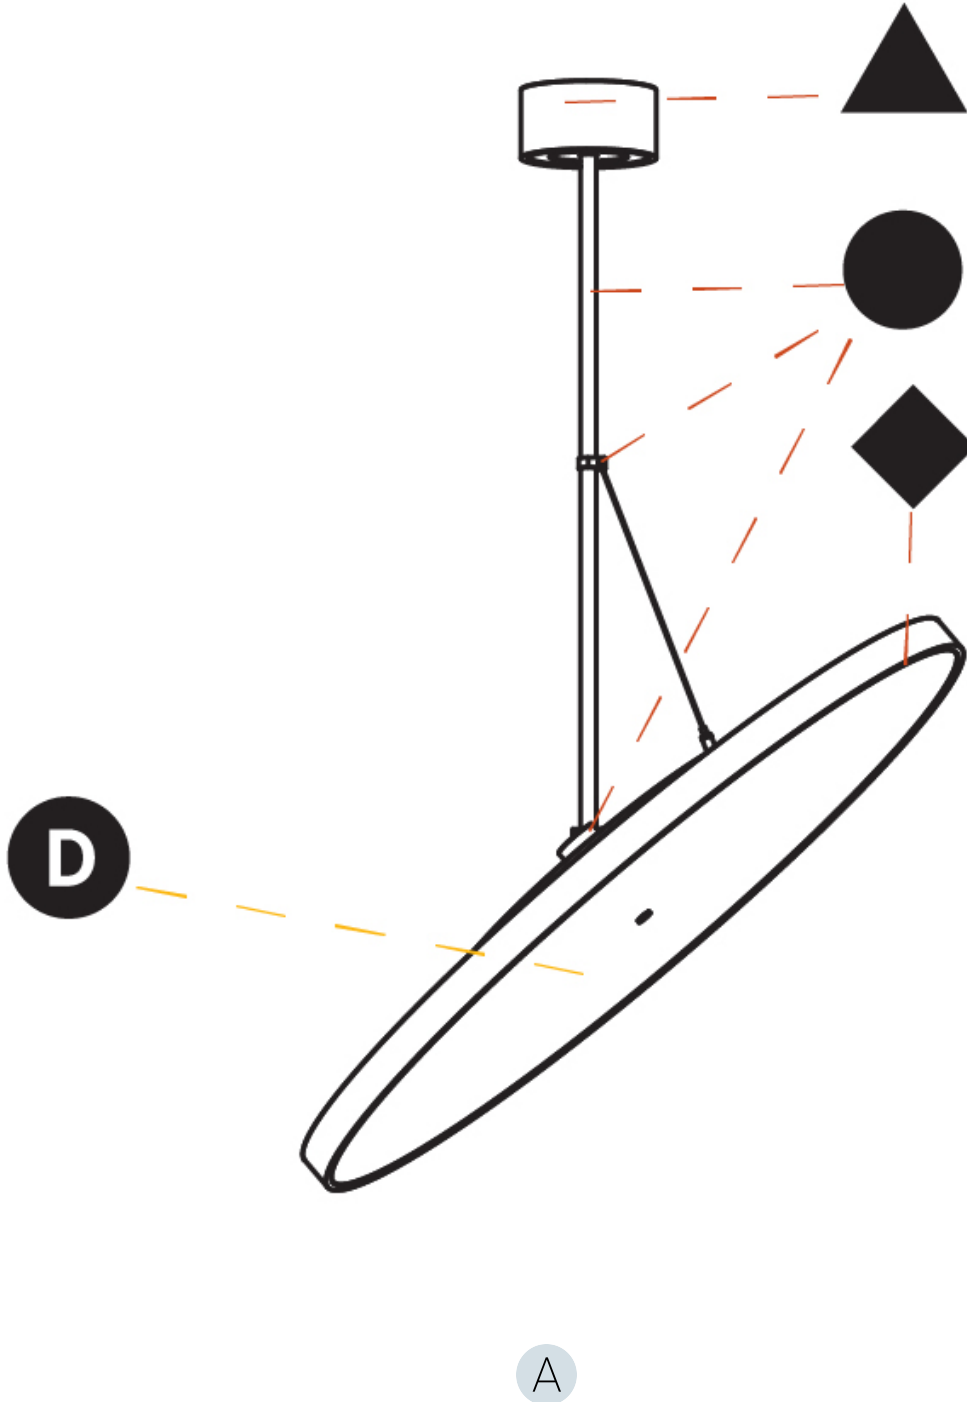

SIGN DIVA FLEX SUSPENSION

A30858-

PROJECT	_____
TYPE	_____
SPECIFIER	_____
QUANTITY	_____
DATE	_____